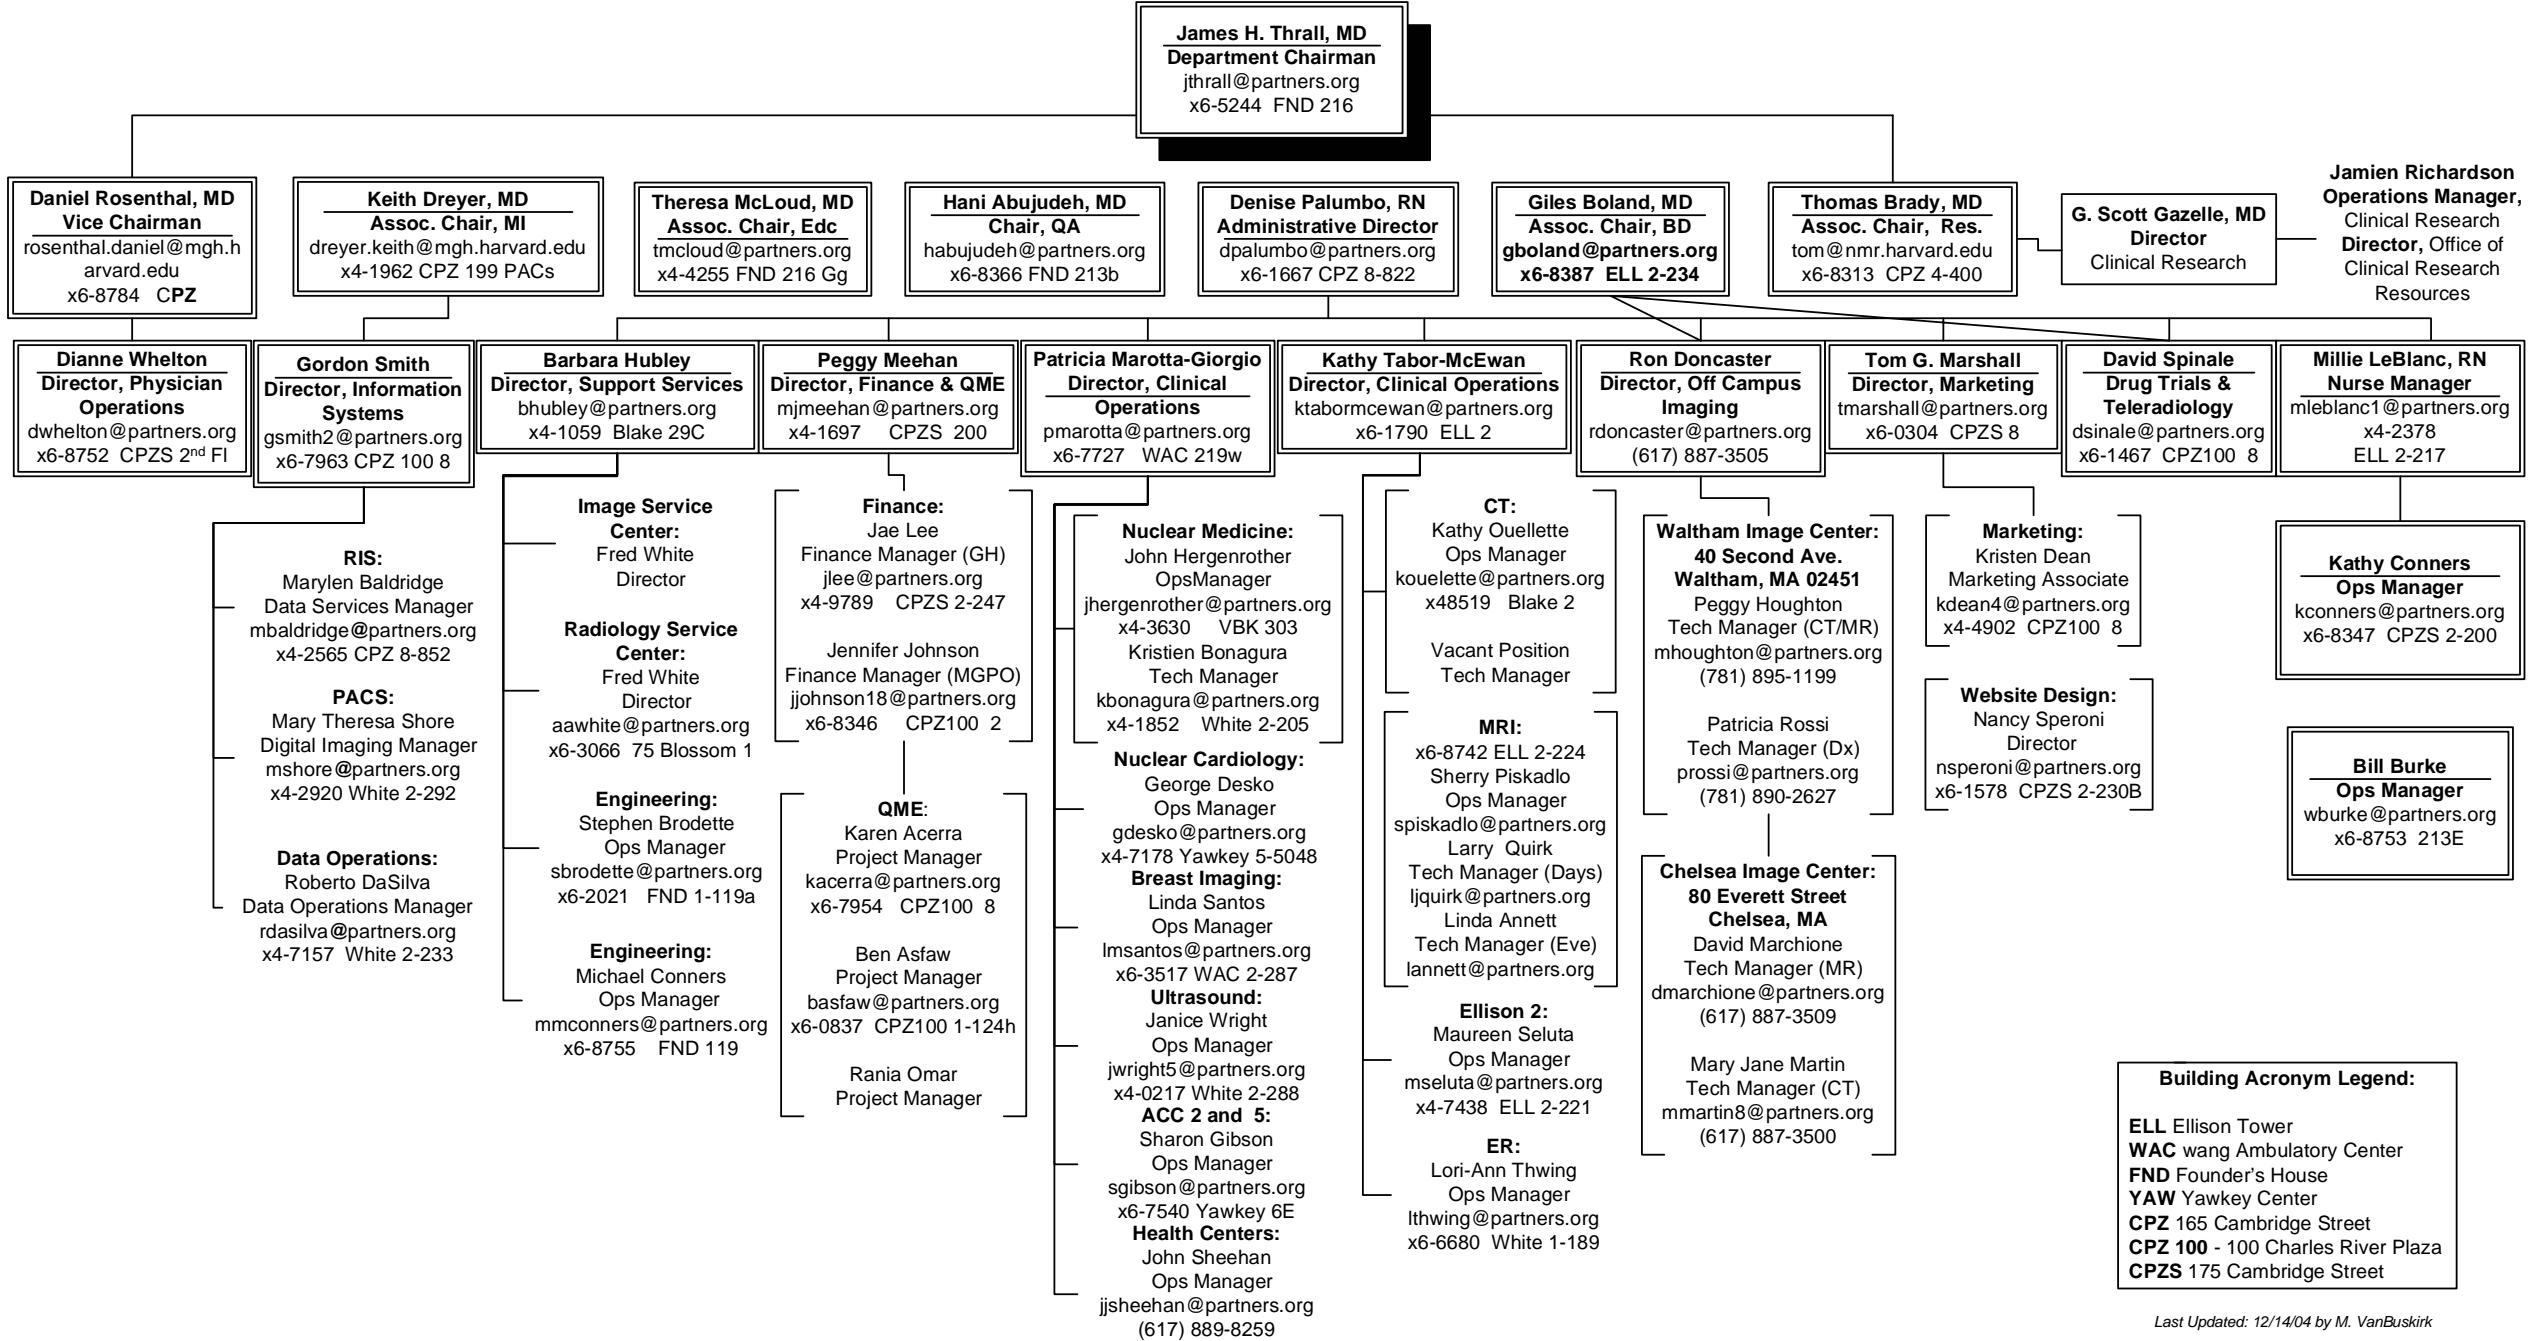

MASSACHUSETTS GENERAL HOSPITAL

Department of Radiology Operations

Building Acronym Legend:
 ELL Ellison Tower
 WAC wang Ambulatory Center
 FND Founder's House
 YAW Yawkey Center
 CPZ 165 Cambridge Street
 CPZ 100 - 100 Charles River Plaza
 CPZS 175 Cambridge Street

Last Updated: 12/14/04 by M. VanBuskirk